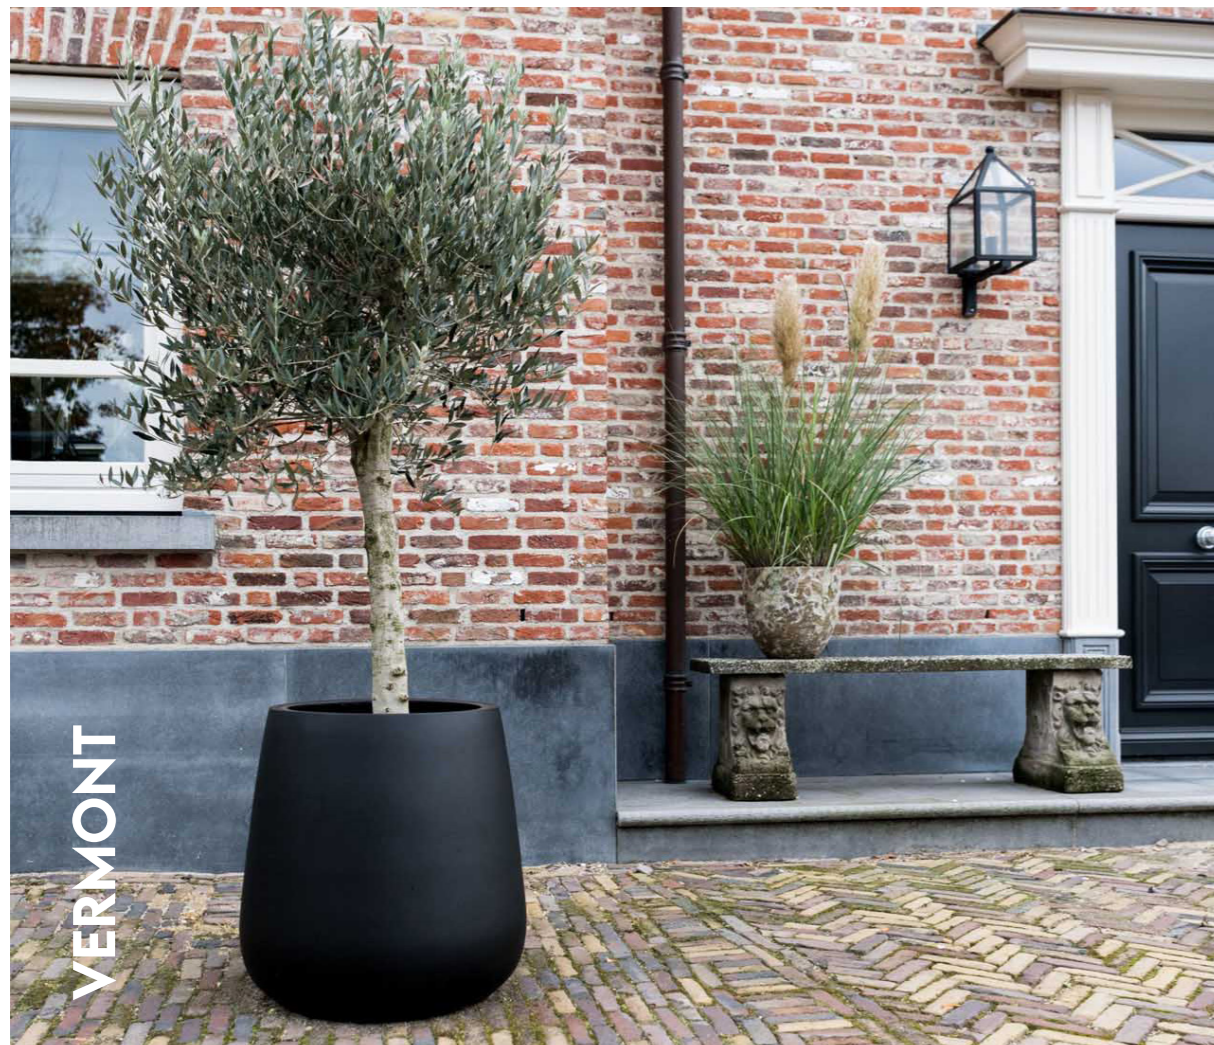

GLASSWARE
grey

Kentucky grey
Ø36,5 x H80 cm
A10-2201-1-03

Kentucky grey
Ø47 x H100 cm
A10-2202-1-03

Idaho grey
Ø35 x H70 cm
A10-0601-1-03

Idaho grey
Ø50 x H101 cm
A10-0602-1-03

Ducos S grey | 2 pcs
Ø33 x H15 cm
A10-0120-2-03