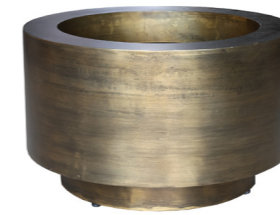

Chicago S on wheels white
L100 x B40 x H80 cm
A50-0801-1-01

CHICAGO

more at www.vasetheworld.nl

INDOOR ONLY METAL BRASS
aged brass

UYUNI

Puno aged brass
Ø60 x H35 cm
S10-0830-1-62

Uyuni M aged brass
Ø60 x H35 cm
S10-0810-1-62