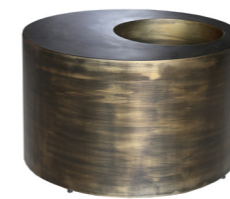

Chicago S on wheels white
L100 x B40 x H80 cm
A50-0801-1-01

CHICAGO

more at www.vasetheworld.nl

INDOOR ONLY METAL BRASS
aged brass

UYUNI

Puno aged brass
Ø60 x H35 cm
S10-0830-1-62

Uyuni M aged brass
Ø60 x H35 cm
S10-0810-1-62