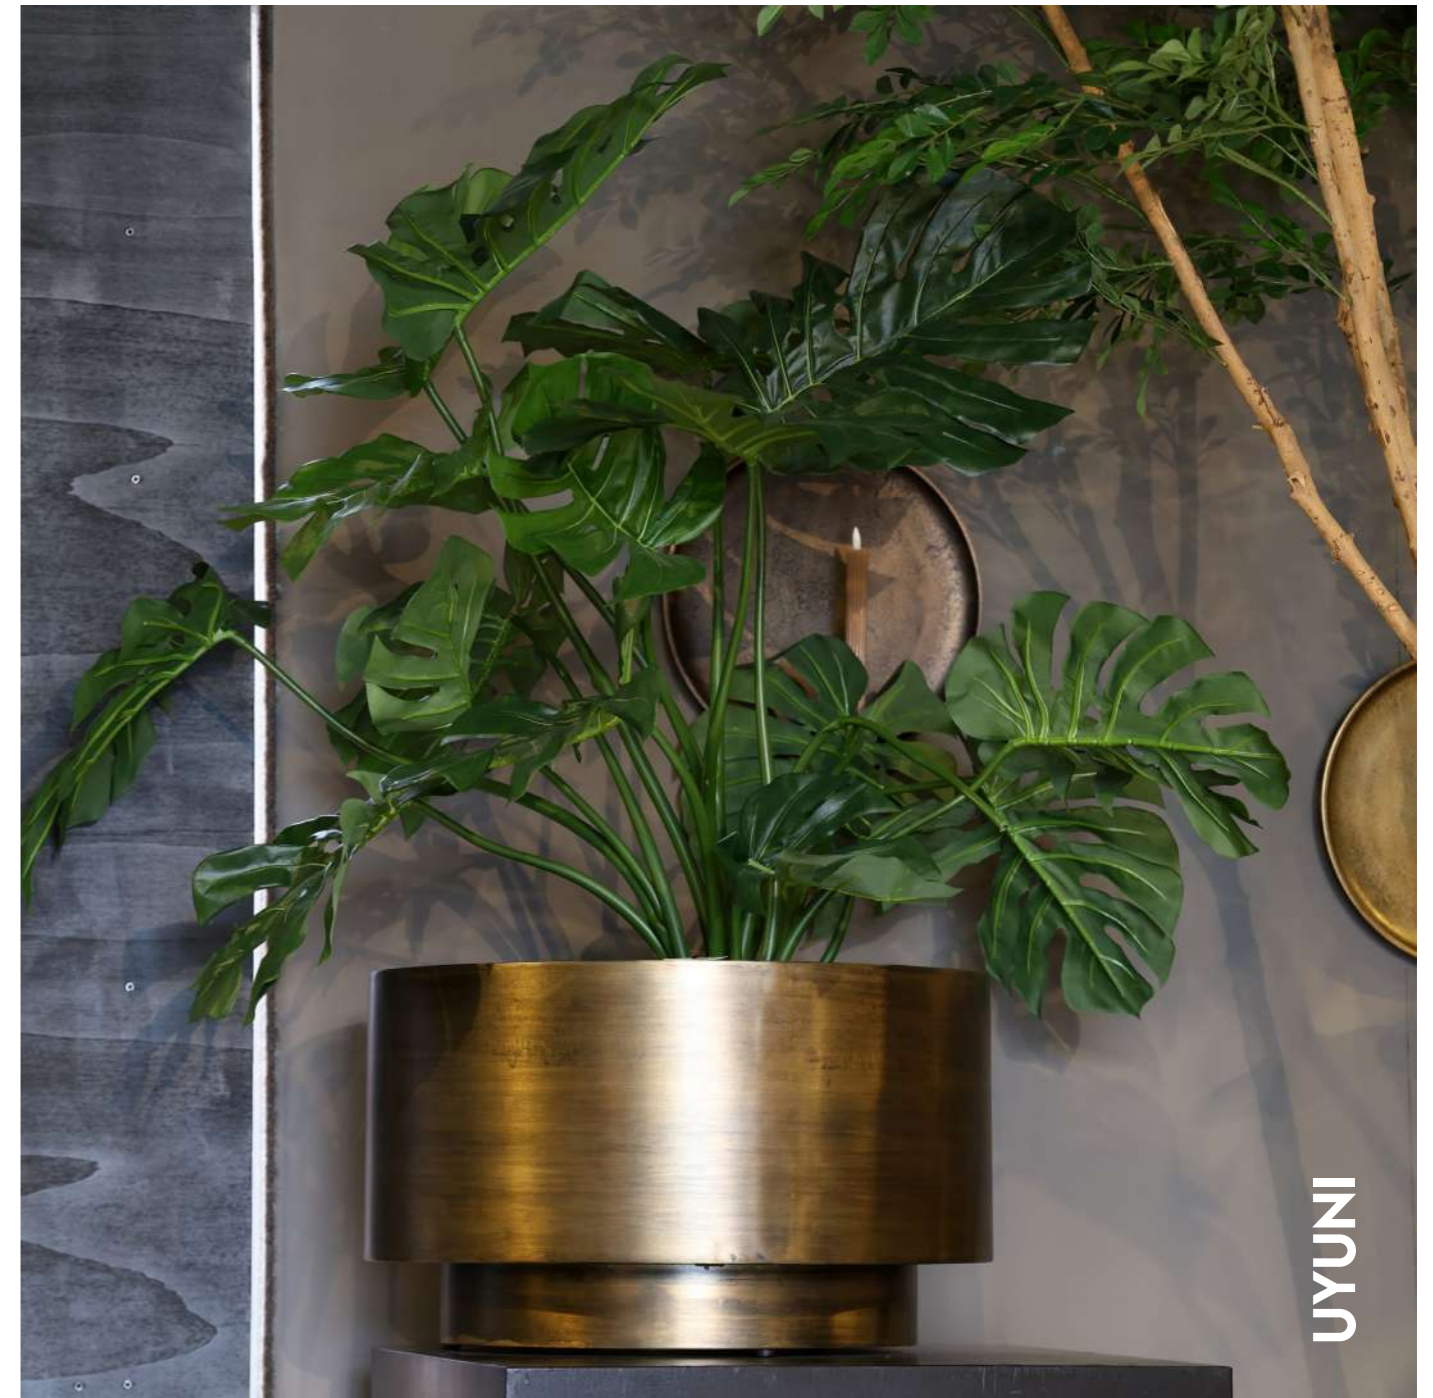

Chicago S on wheels white
L100 x B40 x H80 cm
A50-0801-1-01

CHICAGO

more at www.vasetheworld.nl

INDOOR ONLY METAL BRASS
aged brass

UYUNI

Puno aged brass
Ø60 x H35 cm
S10-0830-1-62

Uyuni M aged brass
Ø60 x H35 cm
S10-0810-1-62