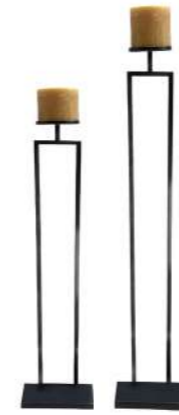

CANDLE HOLDERS
various

Concordia candle black
L L20 x B20 x H80 cm
S10-0210-1-01
XL L20 x B20 x H100 cm
S10-0211-1-01